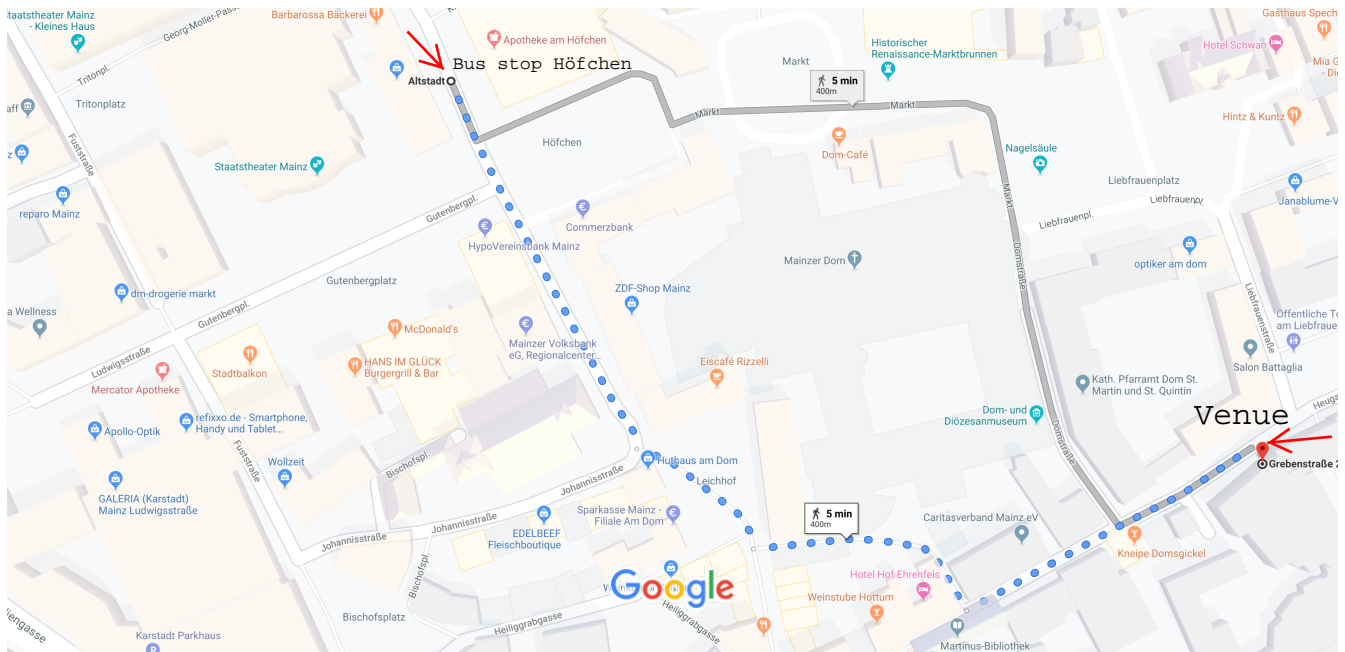

Altstadt, 55116 Mainz to Grebenstraße 24-26,
55116 Mainz

Walk 400 m, 5 min

Map data ©2020 GeoBasis-DE/BKG (©2009), Google 20 m

⚠ Use caution—walking directions may not always reflect real-world conditions

Altstadt

55116 Mainz

- ↑** 1. Head southeast on Alte Universitätsstraße/Schöfferstraße toward Gutenbergpl.

i Continue to follow Schöfferstraße

140 m
- ↘** 2. Slight left onto Leichhof/Leichhofstraße

54 m
- ↶** 3. Turn left onto Nasengäßchen

83 m
- ↶** 4. Turn left onto Grebenstraße

i Destination will be on the right

110 m

Grebenstraße 24-26

55116 Mainz

These directions are for planning purposes only. You may find that construction projects, traffic, weather, or other events may cause conditions to differ from the map results, and you should plan your route accordingly. You must obey all signs or notices regarding your route.